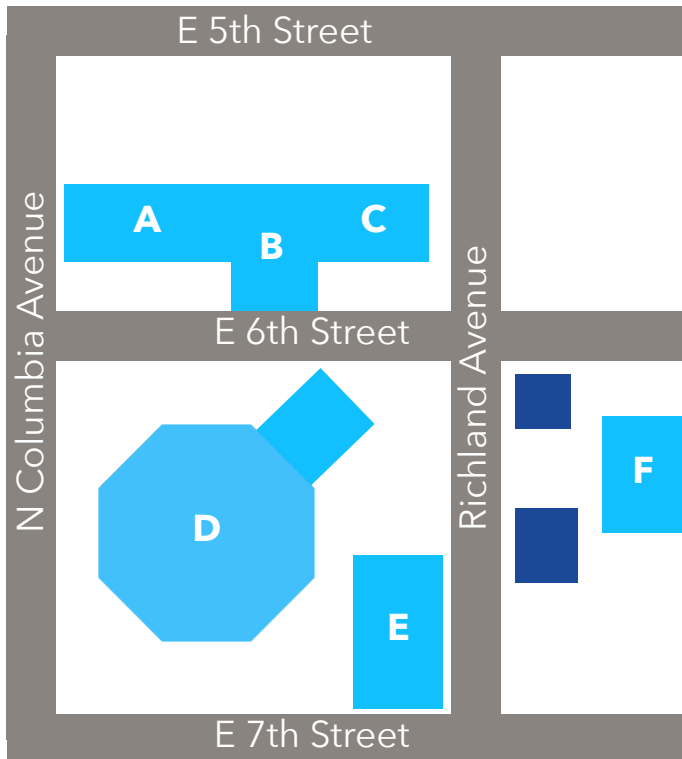

10:40AM SUNDAY CLASSES

- **A - KIDZ MINISTRIES**
  Newborn-5th Grade
- **B - WEEKDAY**
  Rooted in Him - Couples
- **C- CHAPEL**
- **D-SANCTUARY**
  Fidelis - Ladies
  Ruth Sweet Spirit - Sr.Ladies
  Sojourners - Sr. Men
  Jessie Wall - Sr. Ladies
- **E- THE 307**
  FROG - Couples
  Unity - Sr. Couples
- **F- BROTHERHOOD**
  Brotherhood - Men

www.fbcincon.com

10:40 ADULT CLASSES

- **ROOTED IN HIM COUPLES**
  Weekday Ministries Building 2nd Floor
  Couples in their 30's-early 50's
- **FIDELIS SENIOR LADIES**
  Classroom near the Welcome Center
  Married and single ladies age 60+
- **RUTH SWEET SPIRIT SENIOR LADIES**
  Classroom near the Welcome Center
  Married and single ladies age 60+
- **SOJOURNERS SENIOR MEN**
  Classroom near the Welcome Center
  Married and single men age 70+
- **JESSIE WALL SENIOR LADIES**
  Classroom near the Welcome Center
  Married and single ladies age 60+
- **BROTHERHOOD SENIOR MEN**
  Classroom across the street from our sanctuary, behind church offices

10:40 ADULT CLASSES

- **FULLY RELYING ON GOD COUPLES**
  "THE 307" former youth building
  Couples ages 60+
- **UNITY COUPLES**
  "THE 307" former youth building
  Couples ages 60+
- **10:40 KIDZ (Newborn-5th)**
  Group worship, crafts, recreation, life application, snacks, and music
- **10:40 STUDENTS (6th-12th)**
  STUDENTSERVE
  9th-12th graders serving
- **WORSHIP**
  Horizons "Less Traditional" in Sanctuary